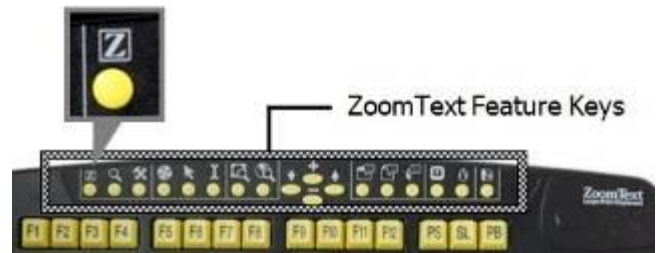

Large Print Keyboards

Large print, high contrast keyboards are perfect for anybody who has a hard time seeing the

black on white.

Though the print on the keys is larger, the keys themselves are the same size as a regular keyboard.

Zoomtext Keyboards

Next to the regular Keys-U-See Large Print keyboards there are also special Zoomtext keyboards that have special function keys to control the Zoomtext magnification software from the keyboard. Zoomtext keyboards come in either black on yellow or white on black. To use the special Zoomtext function keys, you need to have Zoomtext running on the PC.

Magic Large Print Keyboard

The Magic white-on-black keyboard has bold, high contrast keys, and provides convenient, one-touch access to commonly used MAGIC and JAWS commands. Features include:

- Bold, high contrast keys
- Scroll wheel to control magnification level
- 22 dedicated keys to instantly start MAGIC and provide quick access to the most-used MAGIC features